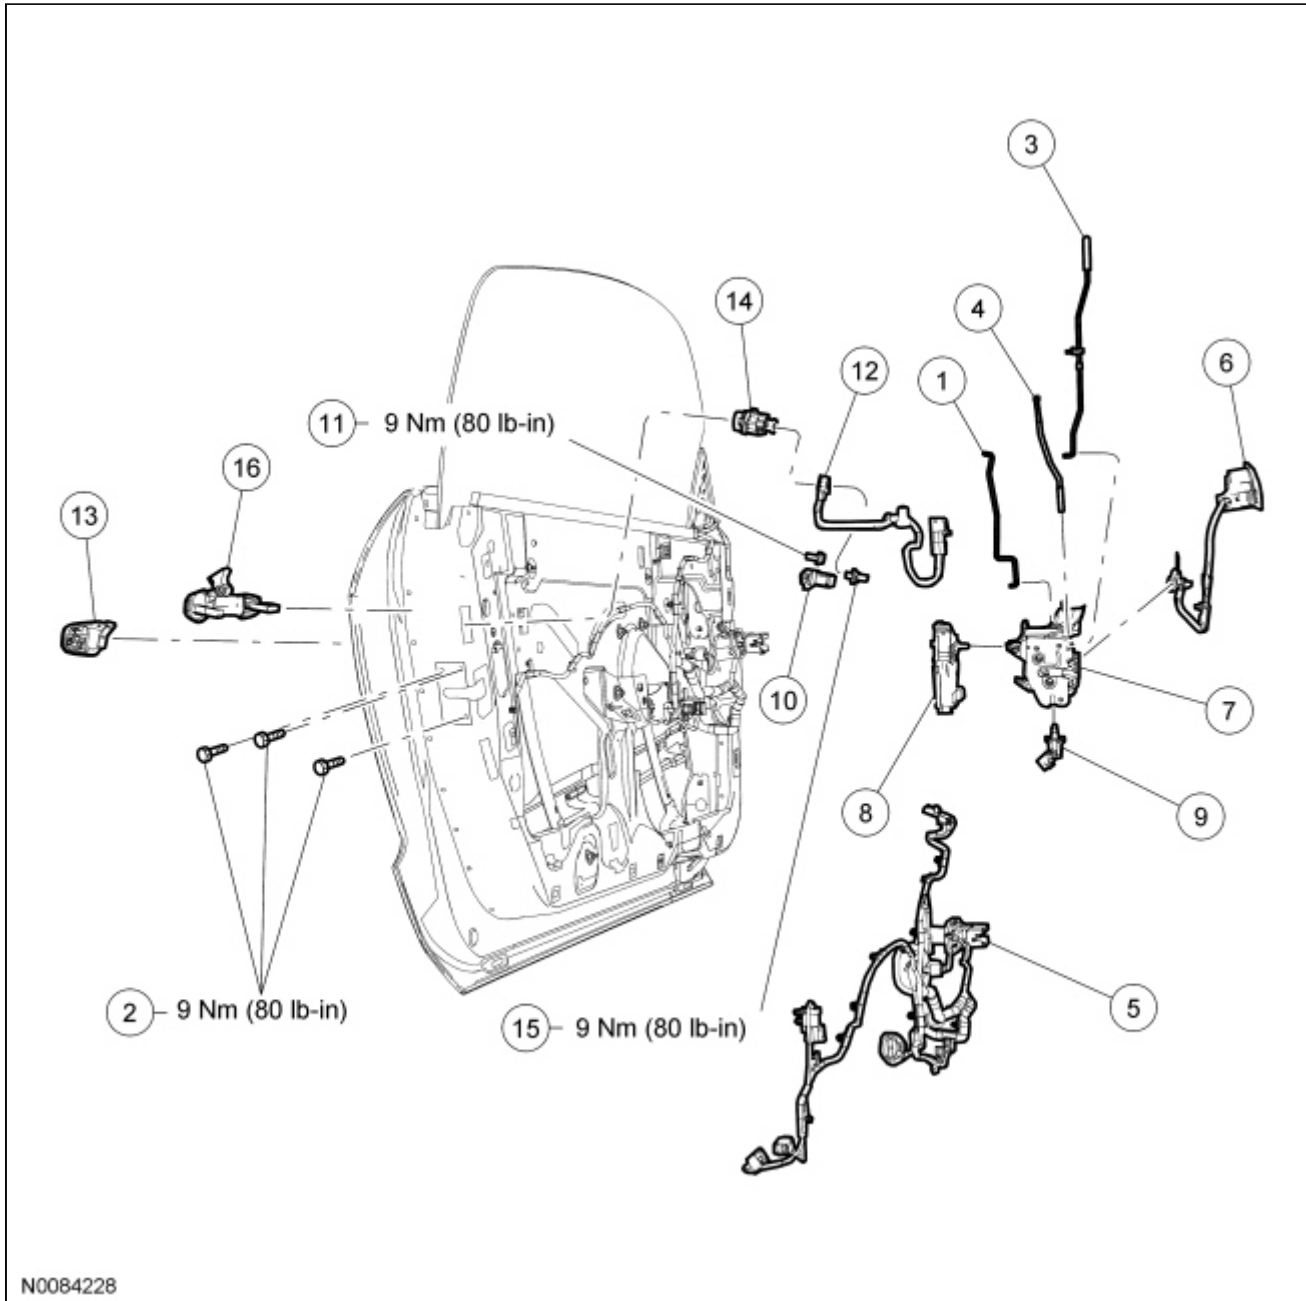

## Front Door Handles, Locks and Latches — Exploded View

**NOTE:** LH door shown, RH similar.

Item	Part Number	Description
1	22152/22153	Exterior door handle actuating rod (RH/LH)
2	W707400	Door latch bolts (3 required)
3	63218A01	Manual lock rod
4	6322135	Door lock cylinder actuating rod (if equipped)
5	14630/14631	Wiring harness (RH/LH)
6	6322600/ 6322601	Interior door handle (RH/LH)
7	21812/21813	Front door latch (RH/LH)
8	218A42/ 218A423	Door lock actuator (RH/LH)

9	10B997	Door ajar switch
10	6321971	Door lock cylinder actuating pawl
11	632191	Door lock cylinder bolt (LH only)
12	6321991	Door disarm switch (if equipped)
13	422405	Door lock cylinder cover (if equipped)
14	7821991	Door lock cylinder (if equipped)
15	W709892	Exterior door handle studs (2 required RH)
16	22404/22405	Exterior door handle (RH/LH)